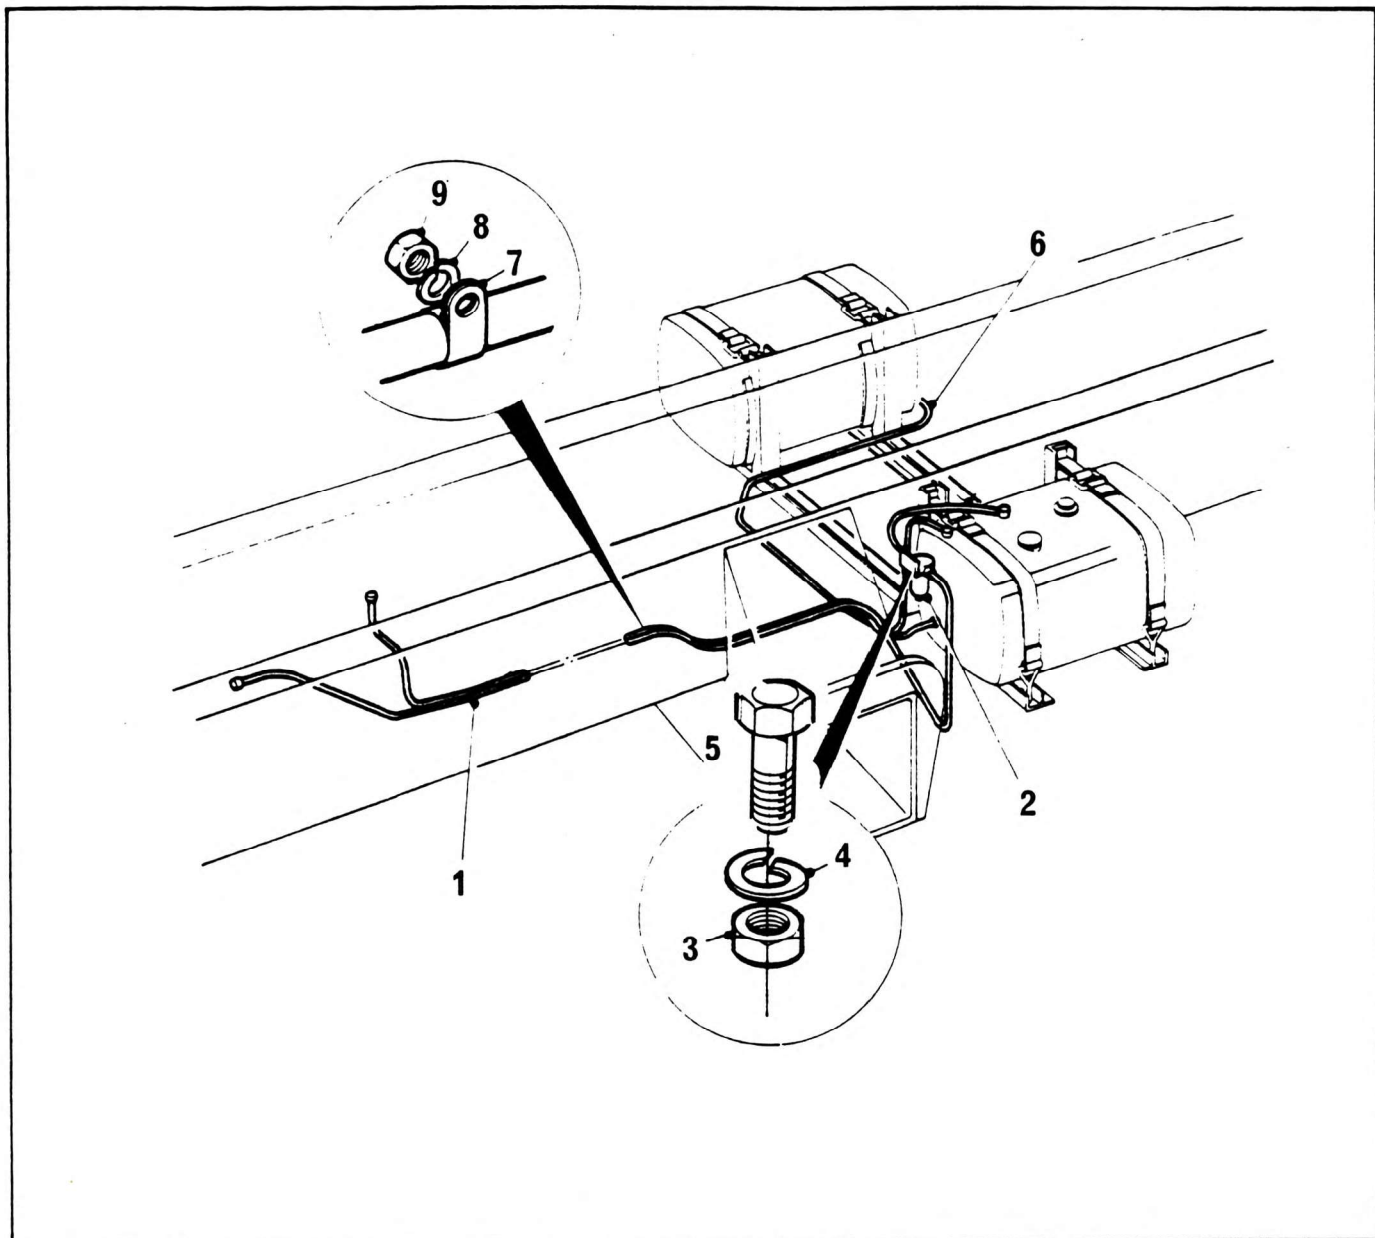

FUEL LINE INSTALL:

NO.	PART NO.	QTY.	DESCRIPTION	NO.	PART NO.	QTY.	DESCRIPTION
1	6-543-991410	1	Hose Set Fuel Cummins				
2	6-437-990044	1	Sedimenter Assy				
3	7069301	2	Nut M10				
4	7067212	2	Washer Spring M10				
5	7045301	2	Screw M10 x 30 Long				
6	9705	AR	Clip				
7	501835	AR	Pipe Clip ½"				
8	7-951-170210	AR	Spring Washer M8				
9	7069201	AR	Nut Hex M8				

+ See further breakdown in this group

‡ Fitted to cranes prior to Serial No. 82021